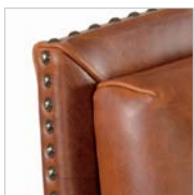

OCCASIONAL CHAIRS

evoke your inner style

OCCASIONAL CHAIRS

Our chair designs are derived from classical shapes and styles that have been given new life through innovative textures and accessories. Our attention to detail is conveyed through the individual studding and piping. All our chairs are manufactured with hard wood frames using our standard glued, screwed and doweled method of construction. The seat fillings consist of a foam base with a fibre pad sewn in on the top. Each chair is also available in a wide selection of both fabric and leather coverings.

arden

OCCAARD 85cm (w) 83cm (d) 106cm (h) 49cm (h seat)

hamptons

OCCAHAM 80cm (w) 84cm (d) 98cm (h) 53cm (h seat)

harrison

OCCAAR 82cm (w) 76cm (d) 110cm (h) 48cm (h seat)

hansel

OCCAHAN 90cm (w) 83cm (d) 96cm (h) 50cm (h seat)

OCCASIONAL CHAIRS

suzy - occasional chair

OCCASUZ 93cm (w) 93cm (d) 34cm (h)